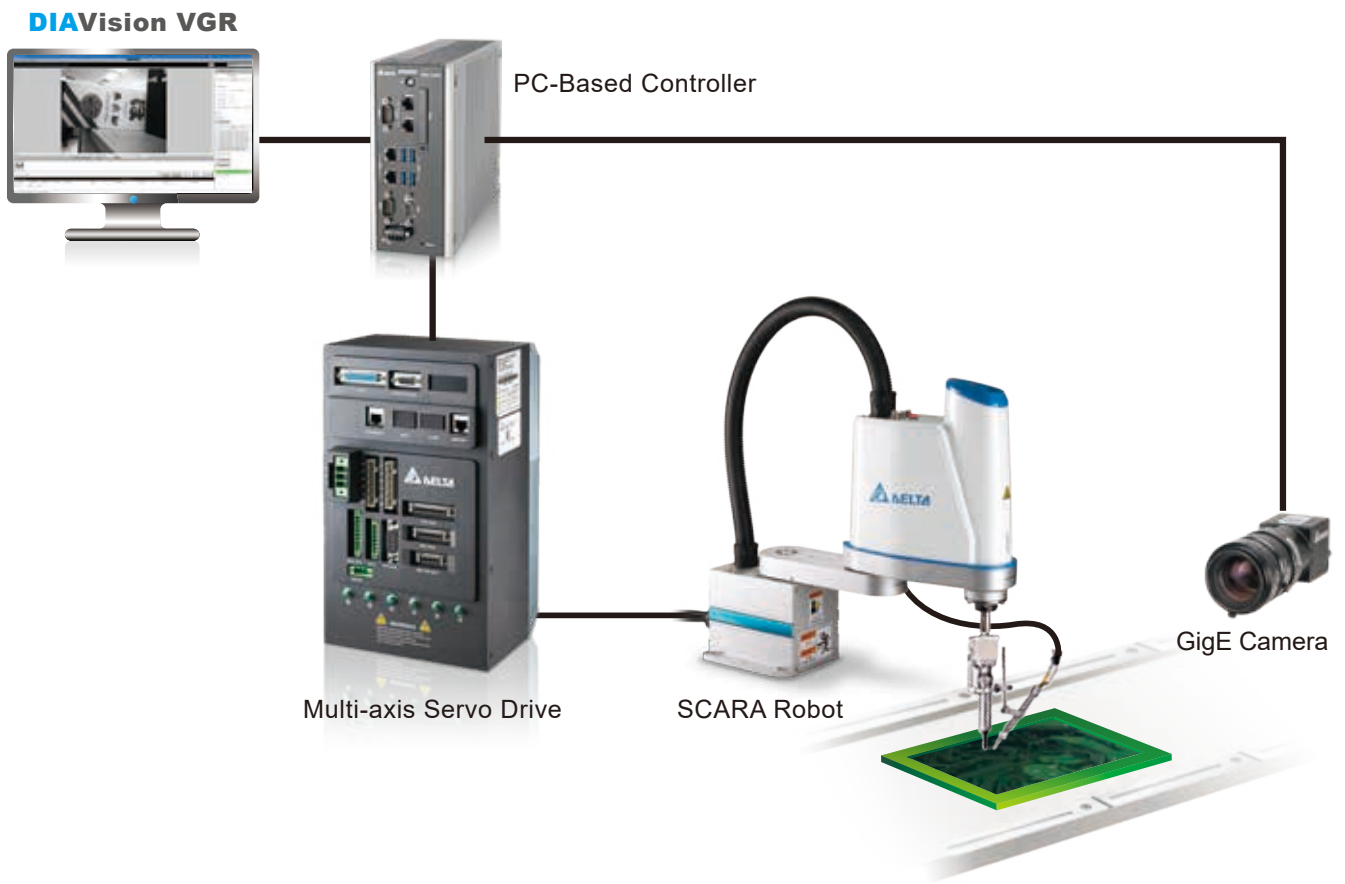

Features

Industrial Vision Software for Robot & Motion Guidance

- **Intuitive and user-friendly interface:** flexible program commands, for easy setup and operation
- **Dynamic multi-project flowchart:** simple process control to reduce manual errors
- **Automatic robot positioning algorithm:** prevents XY tolerance from getting larger when angles change
- **GigE camera interface:** easy to set up to save cost and setting time
- **Flexible platform:** easy for multi-process programming and expansion based on user's requirements

System Configurations